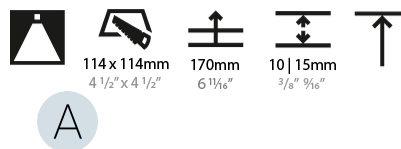

GENERAL

Series: Bioniq
Subseries: Bioniq Square Deep
Brand: Prolicht
Division: Architectural
Mounting Type: Recessed
Mounting Location: Ceiling
Subcategory: Downlight

PHYSICAL

Shape: Square
Length (mm): 119
Length (in): 4 11/16
Width (mm): 119
Width (in): 4 11/16
Depth (mm): 150
Depth (in): 5 7/8
Ceiling Thickness (mm): 10 / 12.5 / 15
Ceiling Thickness (in): 3/8 or 1/2 or 9/16
Min. Recessing Depth (mm): 170
Min. Recessing Depth (in): 6 11/16
Light Distribution: Downlight
Weight (kg): 0.626
Weight (lbs): 1.38
Fixture Finish: SSR / BKV / CWI / CRY / HAB / UFT / ITA / RUA / FTG / MYG / LOD / PUS / FRO / FUP / KIA / POP / BLS / SPG / MEY / GOH / GUM / CHC / COM / ABZ / JAG / OBR / MOS / ROR
Fixture Material: Aluminum Die Cast
Cut-out Measurements: 114mm / 4 1/2" x 114mm / 4 1/2"

ELECTRICAL

Lamp Type: LED (Zhaga Standard)
Input Wattage (W): 16.5
Total Output Wattage (W): 14
Dimming: Tri-Mode (Non-Dimming and Phase Dimming (120Vac only) and 0-10V Dimming)
Driver Included: No
Driver Location: Recessed Housing
Driver Type: Constant Current - Universal
Driver Class: Class 2
Input Voltage (V): 120 - 277
Constant Current (MA): 500

LED

Number of LEDs: 1
Color Temperature (°K): 2700 / 3000 / 3500 / 4000
Max. Delivered Lumen (lm): 940 / 980 / 1029 / 1050
Nominal Lumen (lm): 1386 / 1438 / 1511 / 1542
CRI: >90 CRI

OPTICAL

Reflector: 20 / 40 / 60

RATINGS AND CERTIFICATIONS

Certified By: Certified for North American Standards
IP rating: IP20