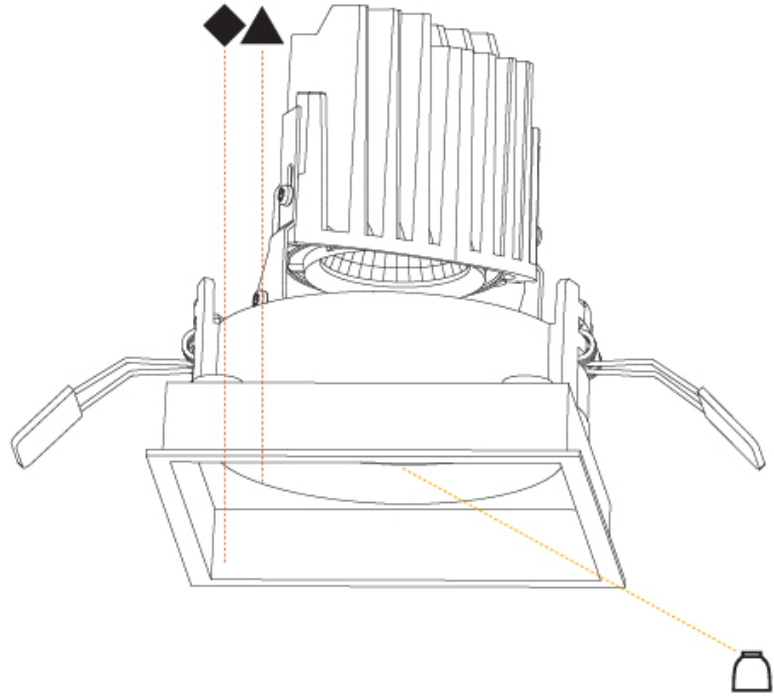

BIONIQ SQUARE DEEP RECESSED

A35368-

For Color / Finish Chart & Symbology see Appendix or product page downloadable area.

	27K	35K	30K	40K	°K
Color Temperature	2700K	3500K	3000K	4000K	
Reflector	20	40	60		
	20°	40°	60°		

ORDER-EXAMPLE:
L3XXXX- 02 02 30K 20
Black Black 3000K 20°